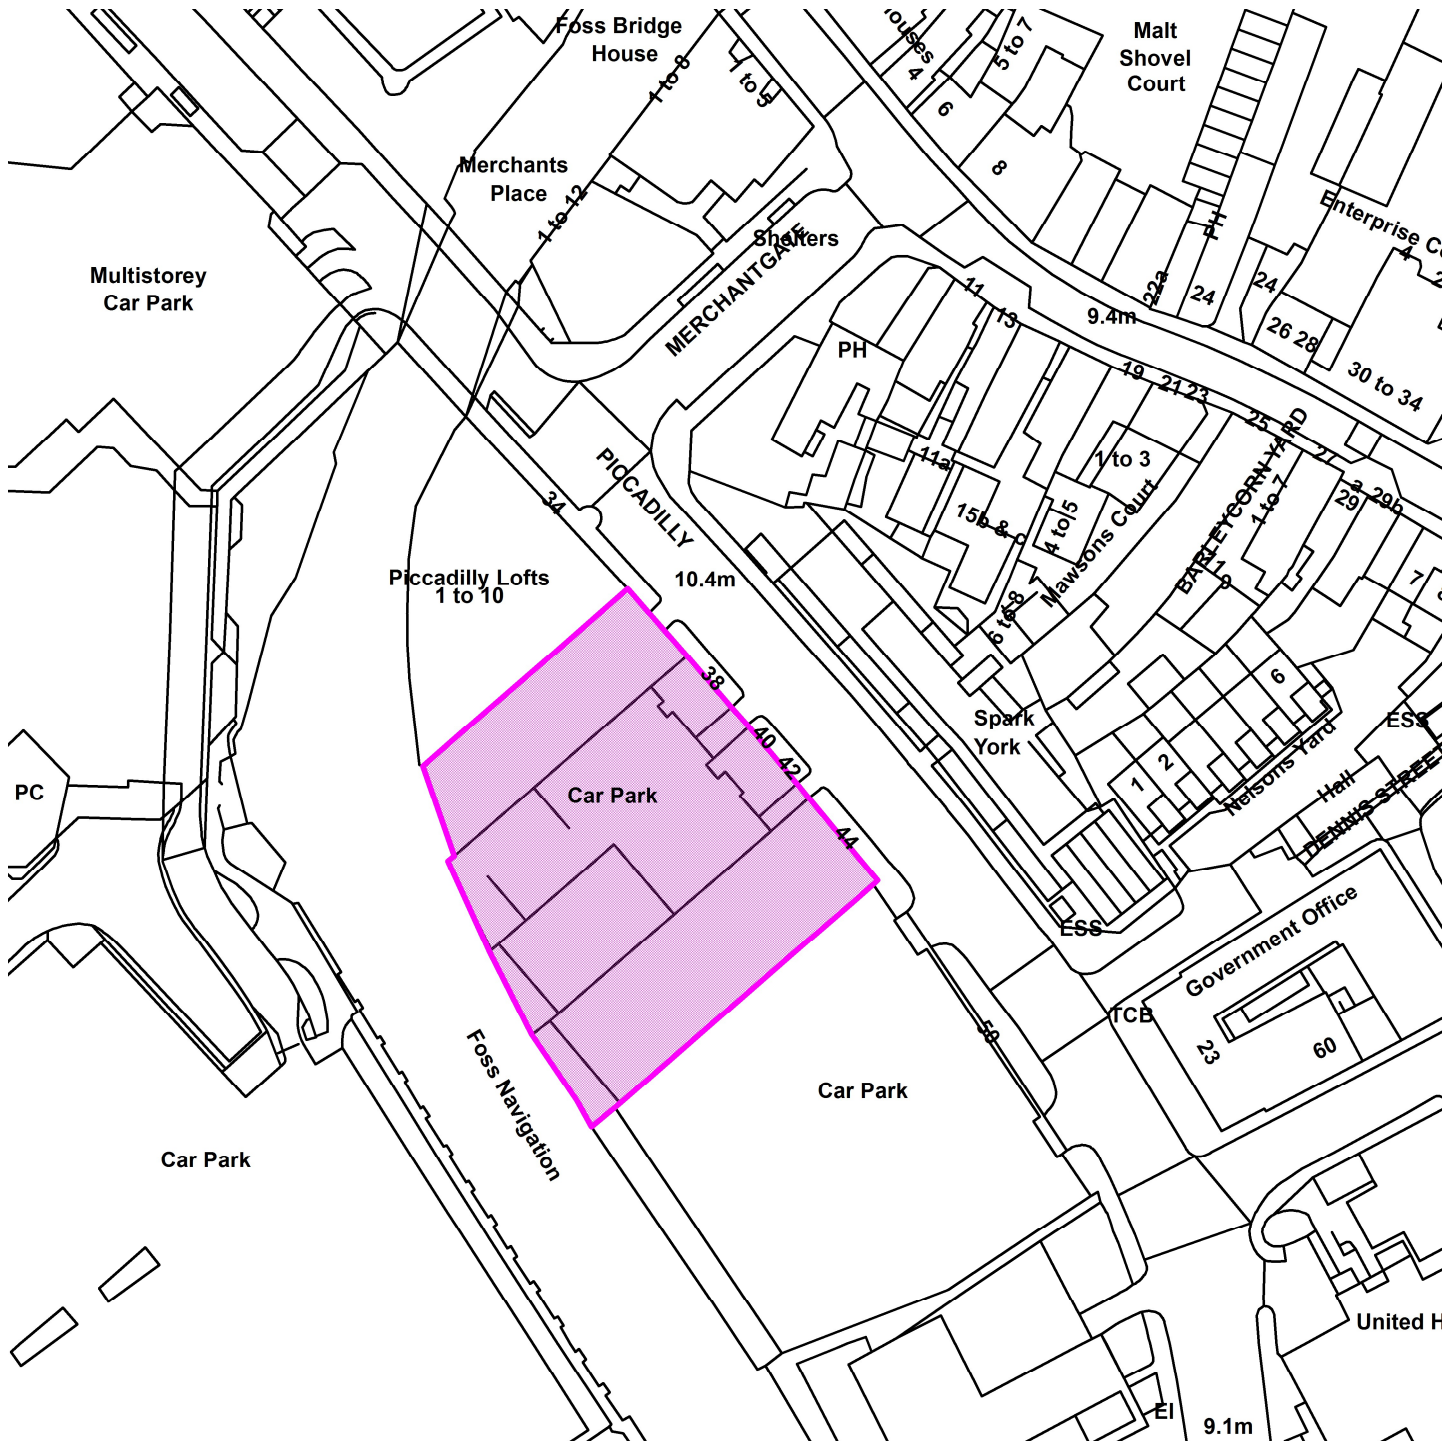

19/02293/FULM

Axcel Group Limited, 36-44 Piccadilly

GIS by ESRI (UK)

Scale : 1:1028

Reproduced from the Ordnance Survey map with the permission of the Controller of Her Majesty's Stationery Office © Crown Copyright 2000.

Unauthorised reproduction infringes Crown Copyright and may lead to prosecution or civil proceedings.

Produced using ESRI (UK)'s MapExplorer 2.0 - <http://www.esriuk.com>

Organisation	Not Set
Department	Not Set
Comments	Not Set
Date	29 June 2020
SLA Number	Not Set